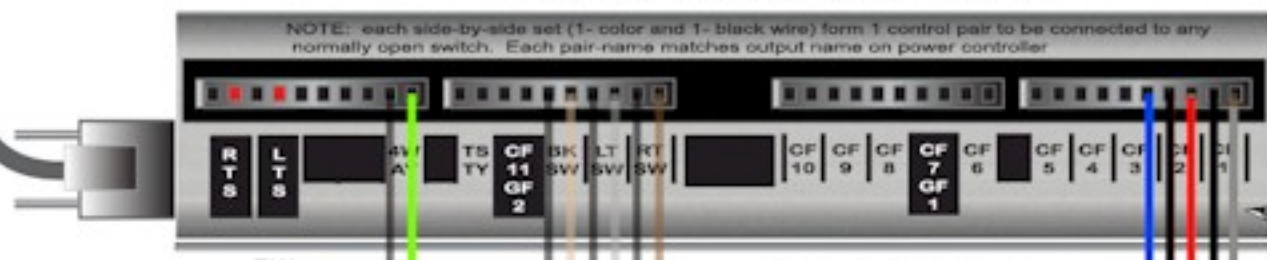

Multifunction Turn Signal Lever

NOTE: This graphic symbolizes switch FUNCTION in the Integrated Turn Signal Lever

MASTER CONTROLLER

NOTE: WIRE COLORS ARE ACTUAL