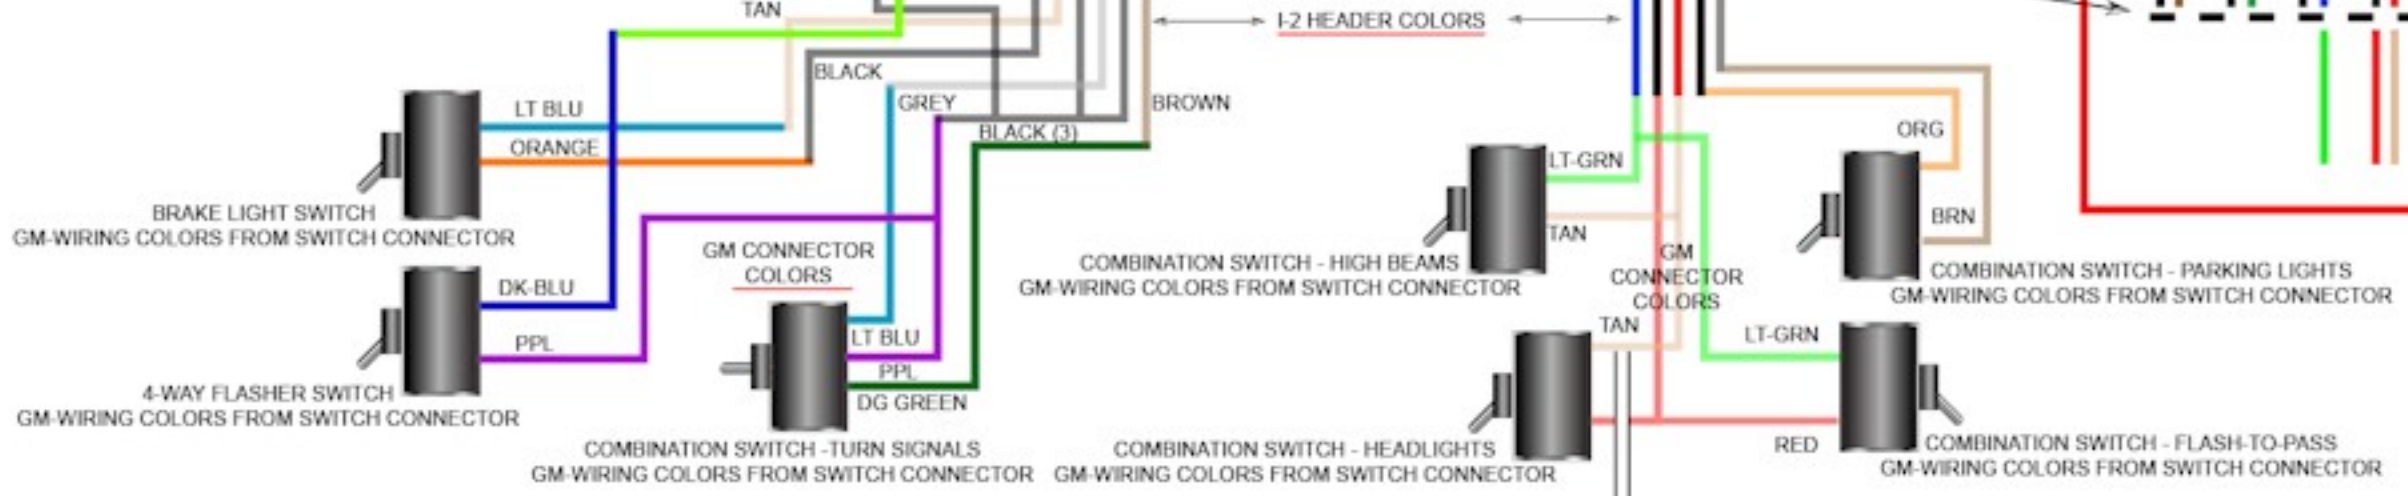

Multifunction Turn Signal Lever

NOTE: This graphic symbolizes switch FUNCTION in the Integrated Turn Signal Lever

MASTER CONTROLLER

NOTE: WIRE COLORS ARE ACTUAL