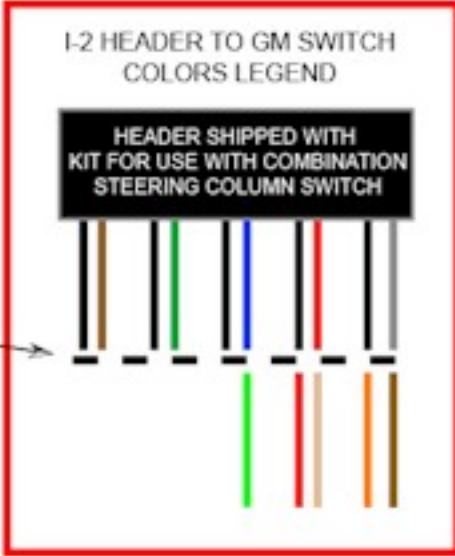

Multifunction Turn Signal Lever

NOTE: This graphic symbolizes switch FUNCTION in the Integrated Turn Signal Lever

MASTER CONTROLLER

NOTE: WIRE COLORS ARE ACTUAL