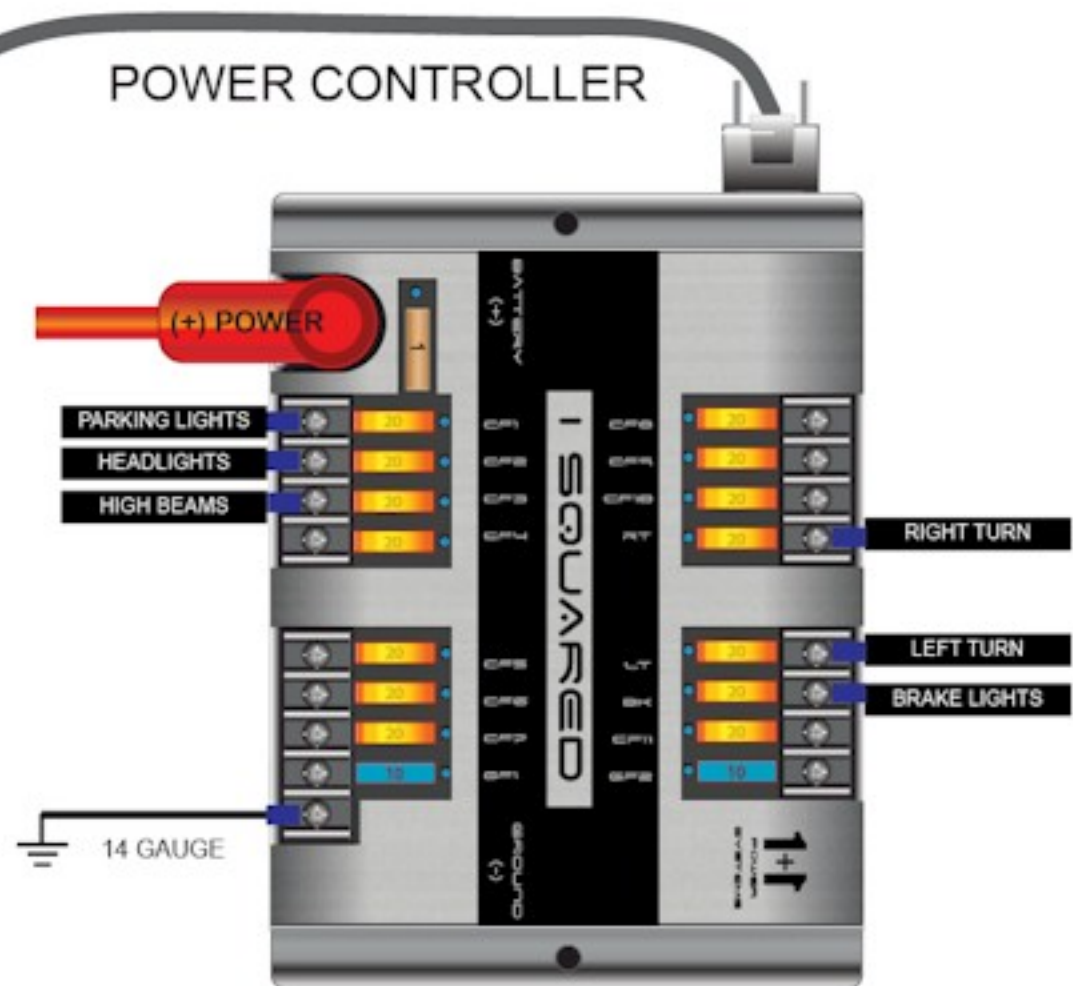

Multifunction Turn Signal Lever

NOTE: This graphic symbolizes switch FUNCTION in the Integrated Turn Signal Lever

MASTER CONTROLLER

NOTE: WIRE COLORS ARE ACTUAL