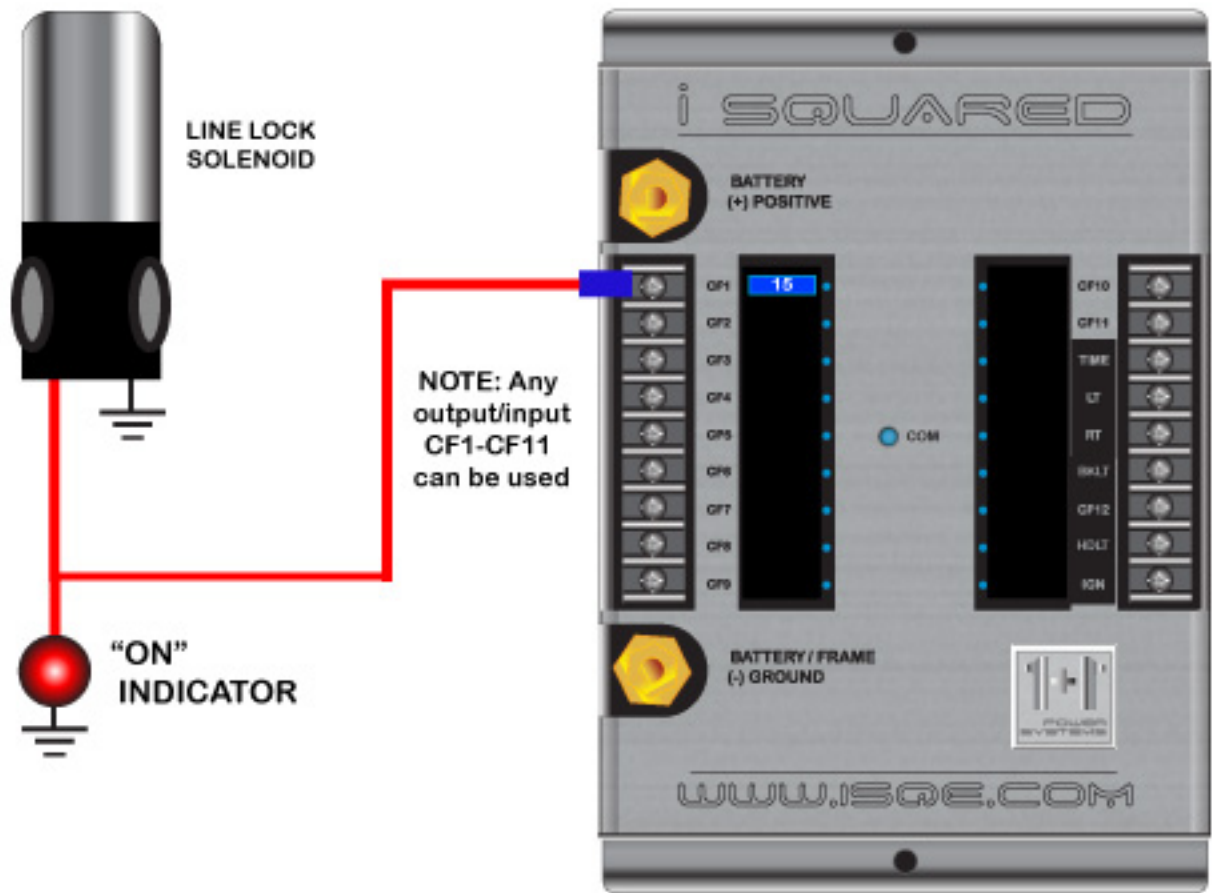

Summitt Line-Lock

MASTER CONTROLLER SIDE VIEW