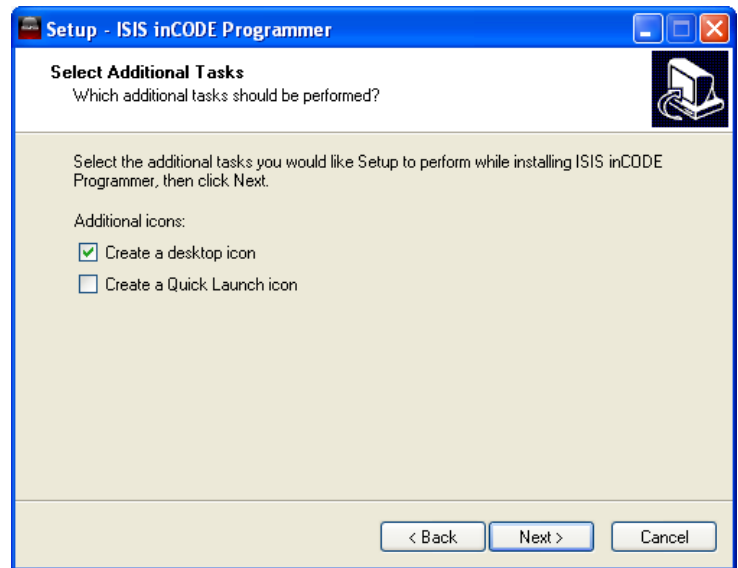

INTELLIGENT MULTIPLEX SYSTEM

ISIS INSTALL PROGRAMMING SOFTWARE

STEP 1

Download InCODE File from

STEP 2

INSTALL FILE

When prompted, hit ENTER to install the file to the default location.

A

B

C

D