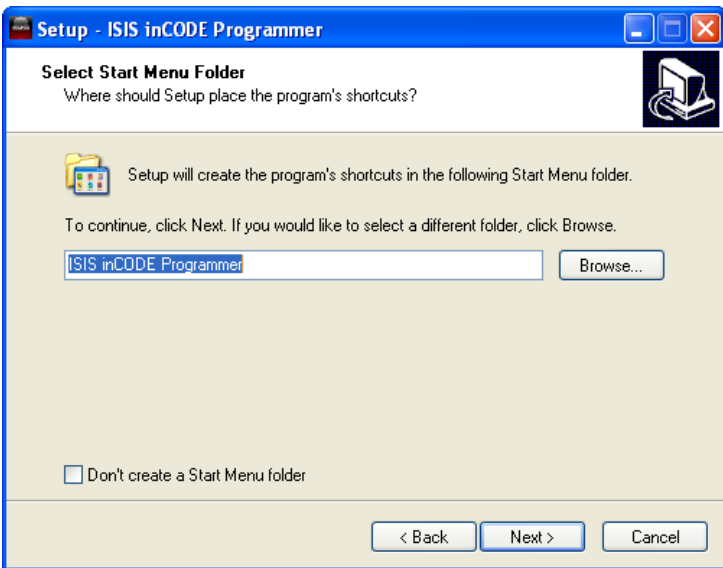

INTELLIGENT MULTIPLEX SYSTEM

ISIS INSTALL PROGRAMMING SOFTWARE

STEP 1

Download InCODE File from

STEP 2

INSTALL FILE

When prompted, hit ENTER to install the file to the default location.

A

B

C

D