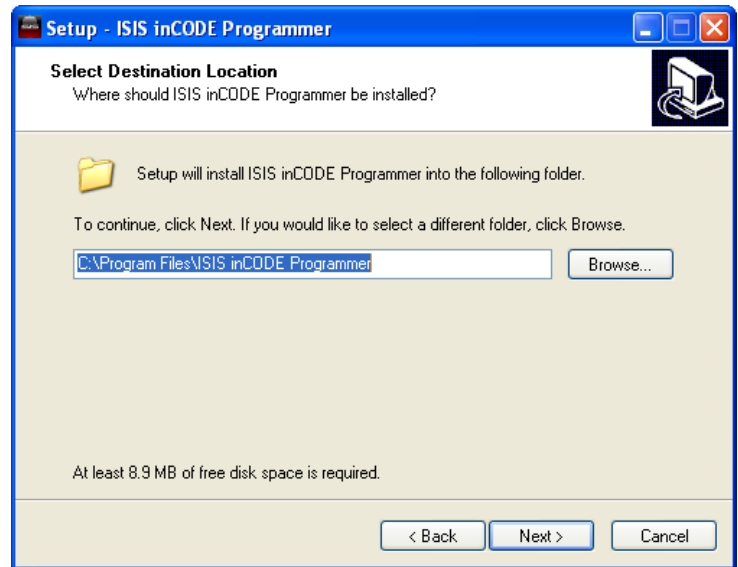

INTELLIGENT MULTIPLEX SYSTEM

ISIS INSTALL PROGRAMMING SOFTWARE

STEP 1

Download InCODE File from

STEP 2

INSTALL FILE

When prompted, hit ENTER to install the file to the default location.

A

B

C

D